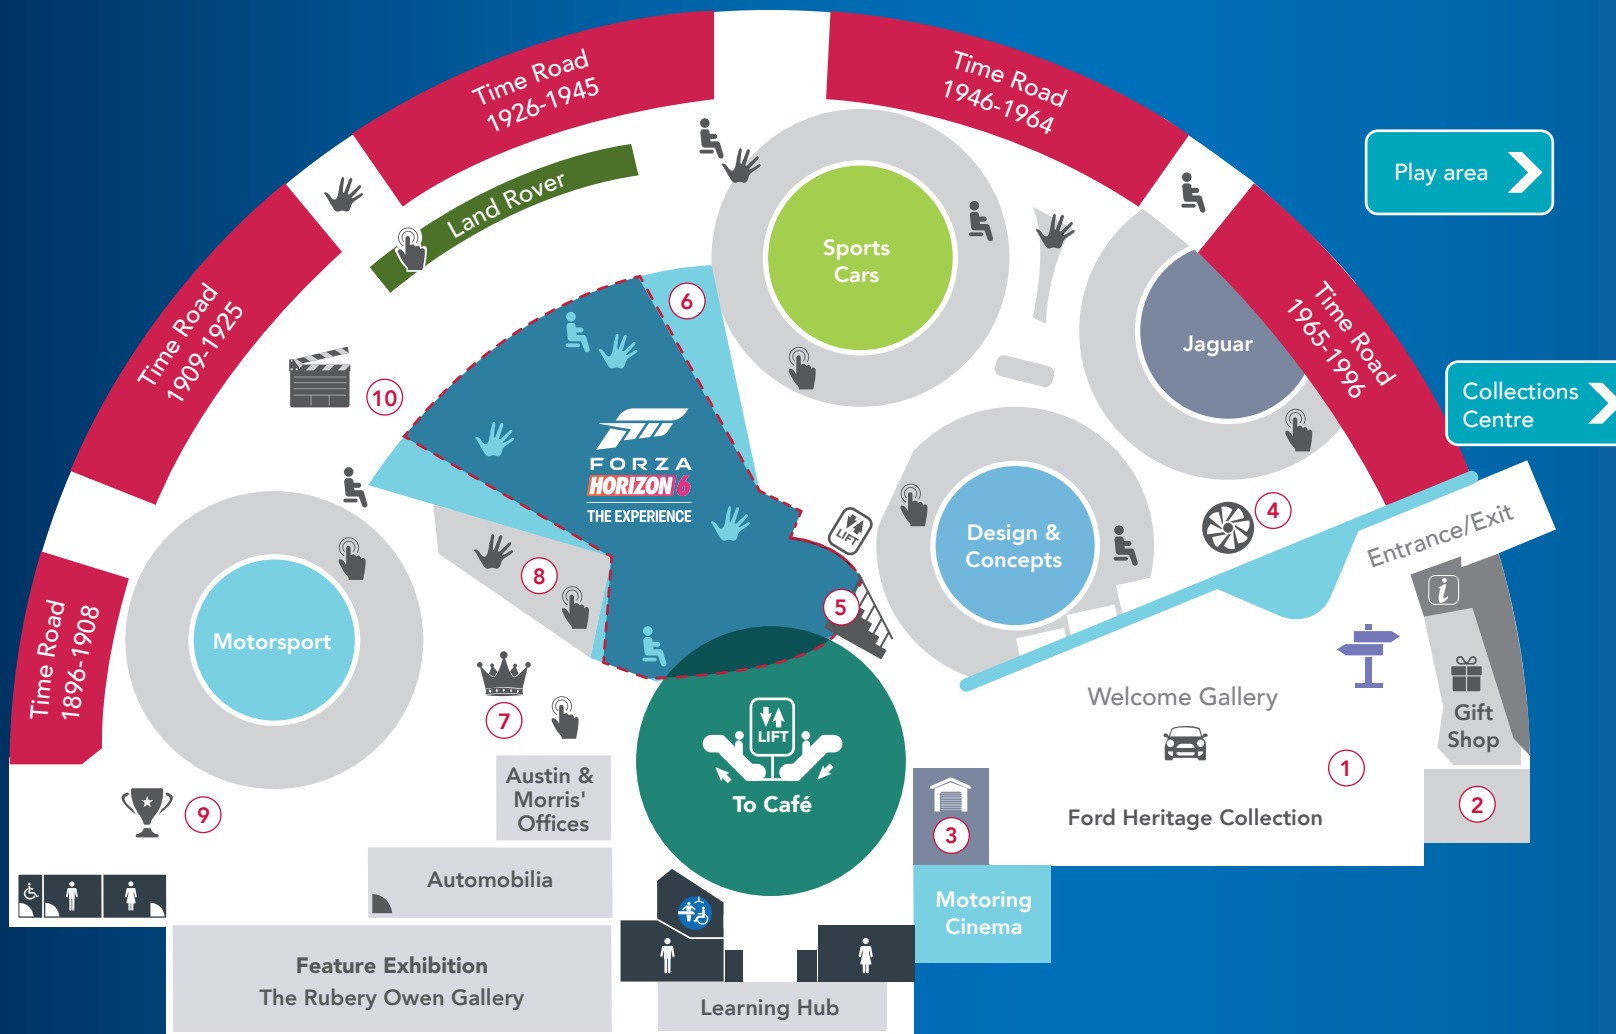

Welcome to the British Motor Museum

There's more! Head over to the **Collections Centre**. See overleaf for more details.

KEY:

- | | | | | |
|---------------------------|-----------------------------------|-------------------|------------------|------------------------|
| ① Family Activity Station | ④ Gas Turbine Cars | ⑦ Royal Cars | ⑩ Film & TV cars | Changing Places Toilet |
| ② Archive Reading Room | ⑤ Forza Horizon 6: The Experience | ⑧ Under the Skin | - - - Mezzanine | Tour starting point |
| ③ John Carter's Garage | ⑥ Entrance to Making British Cars | ⑨ Record Breakers | Information Desk | Touchscreen |
| | | | | Interactive Area |
| | | | | Seating |

Note: All tours are subject to availability.

Family Activities

Head to the **Family Activity Station** to collect explorer packs and activity sheets to keep your whole family entertained.

Collect a push along car from opposite the Information Desk and check out our interactive areas. Look out for our drop-in family activities in school holidays.

Enjoy the outdoor play area – it's located close to the Collections Centre.

Junction 12 Café

Complete your day out with delicious coffee, cake or a homemade meal (Open 10am-4pm daily).

Gluten-Free accredited, vegetarian, vegan and children's options available.

Open 11am – 5pm. Last entry 4.30pm. Tours starting from the Welcome Gallery at 12pm and 3pm.

KEY:

- 1 Entrance and Information Desk
- 2 Jaguar Daimler Heritage Trust Collection
- 3 Restoration Workshop Viewing Gallery
- 4 British Motor Museum's Reserve Collection
- 5 Restoration Workshop (no public access)