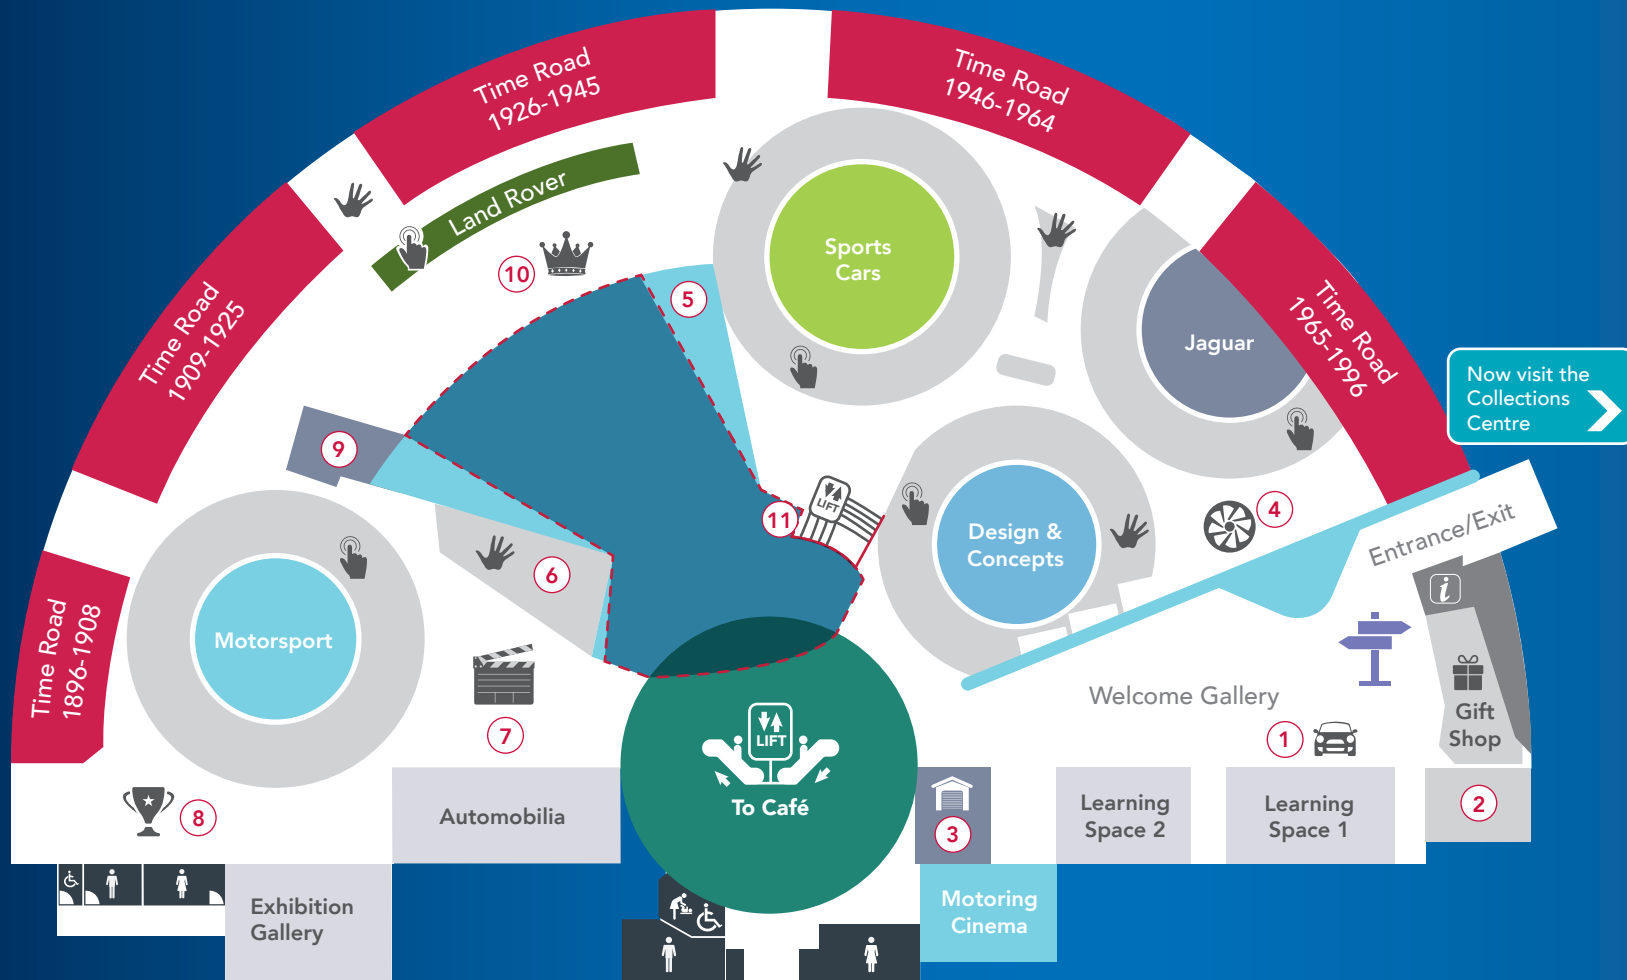

Welcome to the British Motor Museum

Now visit the Collections Centre ➔

Souvenir Guide Book

Find out more about the Museum's history, its cars and collections. A great memento of your day.

Family Activities

Head to the Family Activity Station to collect explorer packs and activity sheets to keep your whole family entertained.

Collect a push along car from opposite the Information Desk and check out our interactive areas . Look out for our family workshops at weekends and school holidays.

Enjoy the outdoor play area – it's located close to the Collections Centre.

Tours

Join a **FREE** guided tour for a fun and engaging way to explore the cars and collections.

Museum Tour: 11am & 2pm

Collections Centre Tour: 12pm & 3pm

All tours are 45 mins duration and start from the Welcome Gallery.

Note: All tours are subject to availability.

JUNCTION 12 CAFÉ

Complete your day out with delicious coffee, cake or homemade meal (Open 10am-4pm daily).

Gluten free, vegetarian, vegan and children's options available.

KEY:

Family Activity Station	Gas Turbine	Film & TV cars	Royal Cars	Touchscreen
Archive Reading Room	Making British Cars	Record Breakers	Mezzanine Exhibition Gallery	Interactive Area
John Carter's Garage	Under the Skin	William Morris Office		Information Desk