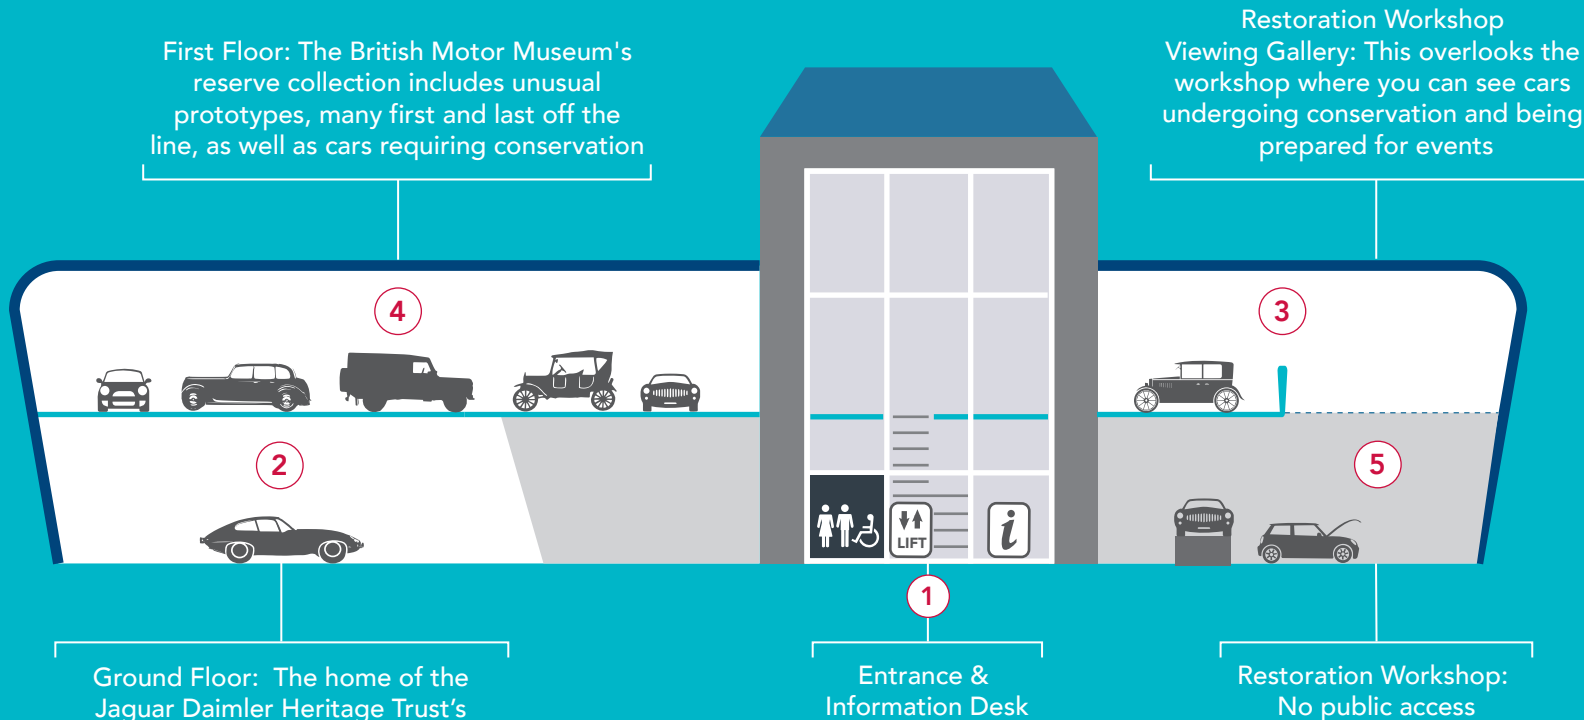

All tours are 45 mins duration and start from the Welcome Gallery.

Note: All tours are subject to availability.

JUNCTION 12 CAFÉ

Complete your day out with a delicious coffee and cake or homemade meal in our Café. Gluten free, vegetarian and children's options available.

Now visit our Collections Centre...

...this is our purpose built store, and home to over 200 reserve collection vehicles.

Open 11am – 5pm. Last entry 4.30pm.

Collections Centre tours are available
see overleaf for details.