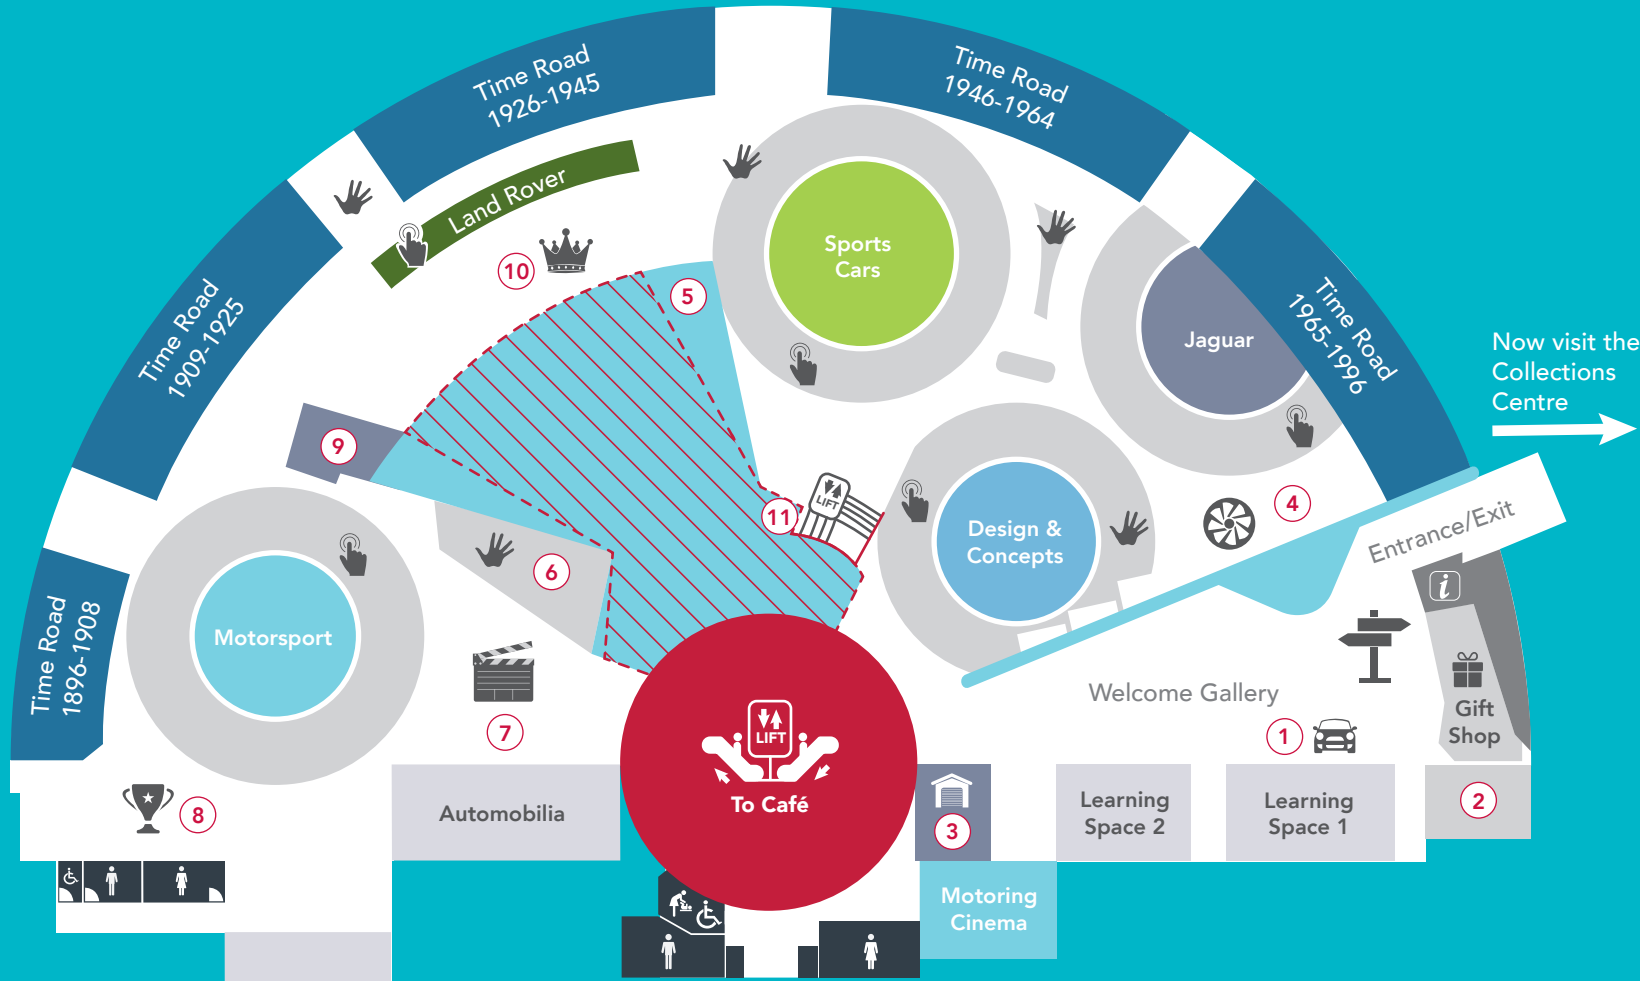

Welcome to the British Motor Museum

The Car.
The Future.
Me.

KEY:

- | | | |
|---------------------------|-------------------------|--------------------------------|
| ① Family Activity Station | ⑤ Making British Cars | ⑩ Royal Cars |
| ② Archive Reading Room | ⑥ Under the Skin | ⑪ Mezzanine Exhibition Gallery |
| ③ John Carter's Garage | ⑦ Film & TV cars | 👆 Touchscreen |
| ④ Gas Turbine | ⑧ Record Breakers | 👋 Interactive Area |
| | ⑨ William Morris Office | 📄 Information Desk |

Collect a push along car from opposite the Information Desk. Check out our interactive areas and in the school holidays and weekends visit the Learning Spaces for our family workshops.

Enjoy our outdoor play area – it's located close to the Collections Centre.

All tours are 45 mins duration and start from the Welcome Gallery.

Note: All tours are subject to availability.

JUNCTION 12 CAFÉ

Complete your day out with a delicious coffee and cake or homemade meal in our Café. Gluten free, vegetarian and children's options available.

Now visit our Collections Centre...

...this is our purpose built store, and home to over 200 reserve collection vehicles.

Open 11am – 5pm. Last entry 4.30pm.

Collections Centre tours are available
see overleaf for details.